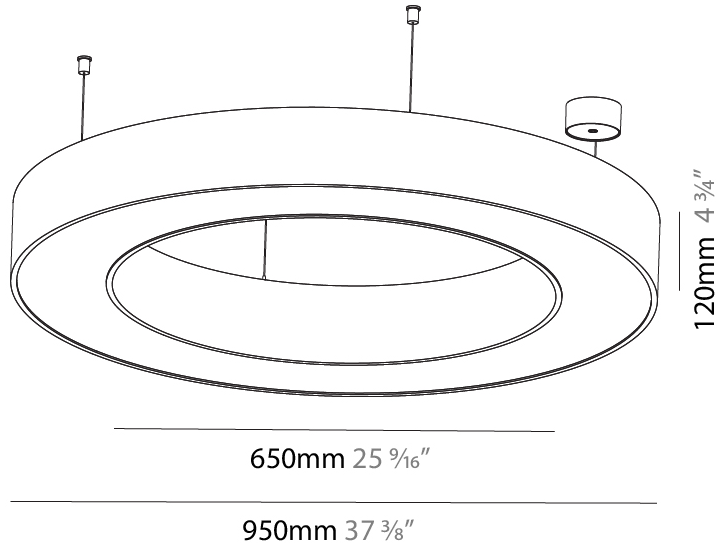

GENERAL

Series: Glorious
Subseries: Glorious
Brand: Prolicht
Division: Architectural
Mounting Type: Suspension
Mounting Location: Ceiling
Subcategory: Ambient

PHYSICAL

Shape: Round
Diameter (mm): 950
Diameter (in): 37 ³/₈
Height (mm): 120
Height (in): 4 ³/₄
Max. Overall Height (mm): 2120
Max. Overall Height (in): 83 ⁷/₁₆
Light Distribution: Direct / Indirect
Weight (kg): 10.395
Weight (lbs): 22.92
Diffuser: [PMMA - Opal or Micro-Prism](#)
Fixture Finish: [SSR / BKV / CWI / CRY / HAB / UFT / ITA / RUA / FTG / MYG / LOD / PUS / FRO / FUP / KIA / POP / BLS / SPG / MEY / GOH / GUM / CHC / COM / ABZ / JAG / OBR / MOS / ROR](#)
Fixture Material: Aluminum

ELECTRICAL

Lamp Type: LED (Zhaga Standard)
Input Wattage (W): 58.5
Total Output Wattage (W): 52 / 41.6 (3500K)
Dimming: [Non-Dimming / Phase Dimming (120Vac only) / 0-10V Dimming](#)
Driver Included: Yes
Driver Location: Integrated
Driver Type: Constant Current
Driver Class: Class 2
Input Voltage (V): 120 - 277
Constant Current (MA): 350 / 900/400 (3500K)

LED

[Color Temperature (°K): 3000 / 3500 / 4000](#)
Max. Delivered Lumen (lm): 4150 / 4302 / 4390 Direct / 1850/ 1911 / 150
CRI: >80 CRI
Efficiency (%): 69
Lamp Life (hrs): 50000

OPTICAL

RATINGS AND CERTIFICATIONS

Certified By: Certified for North American Standards
IP rating: IP20