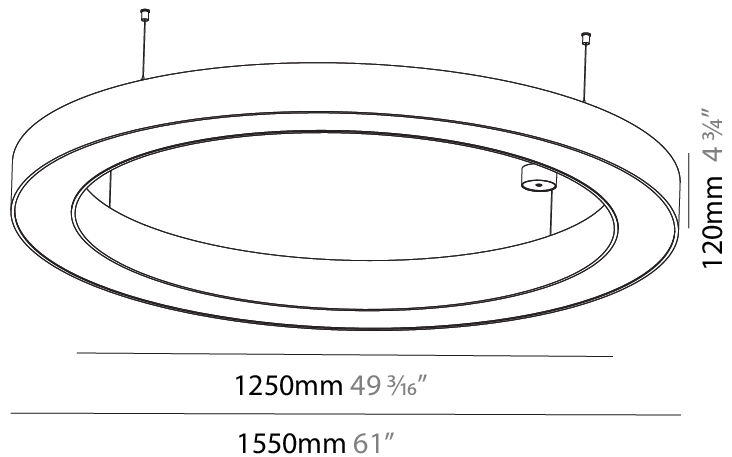

GENERAL

Series: Glorious
Subseries: Glorious
Brand: Prolicht
Division: Architectural
Mounting Type: Suspension
Mounting Location: Ceiling
Subcategory: Ambient

PHYSICAL

Shape: Round
Diameter (mm): 1550
Diameter (in): 61
Height (mm): 120
Height (in): 4 3/4
Max. Overall Height (mm): 2120
Max. Overall Height (in): 83 7/16
Light Distribution: Direct
Weight (kg): 16.737
Weight (lbs): 36.82
Diffuser: PMMA - Opal or Micro-Prism
Fixture Finish: SSR / BKV / CWI / CRY / HAB / UFT / ITA / RUA / FTG / MYG / LOD / PUS / FRO / FUP / KIA / POP / BLS / SPG / MEY / GOH / GUM / CHC / COM / ABZ / JAG / OBR / MOS / ROR
Fixture Material: Aluminum

ELECTRICAL

Lamp Type: LED (Zhaga Standard)
Input Wattage (W): 75
Total Output Wattage (W): 60 / 48 (3500K)
Dimming: Non-Dimming / Phase Dimming (120Vac only) / 0-10V Dimming
Driver Included: Yes
Driver Location: Integrated
Driver Type: Constant Current
Driver Class: Class 2
Input Voltage (V): 120 - 277
Constant Current (MA): 350 / 700/800 (3500K)

LED

Color Temperature (°K): 3000 / 3500 / 4000
Max. Delivered Lumen (lm): 6920 / 7164 / 7310
CRI: >80 CRI
Efficiency (%): 0.65
Lamp Life (hrs): 50000

OPTICAL

RATINGS AND CERTIFICATIONS

Certified By: Certified for North American Standards
IP rating: IP20