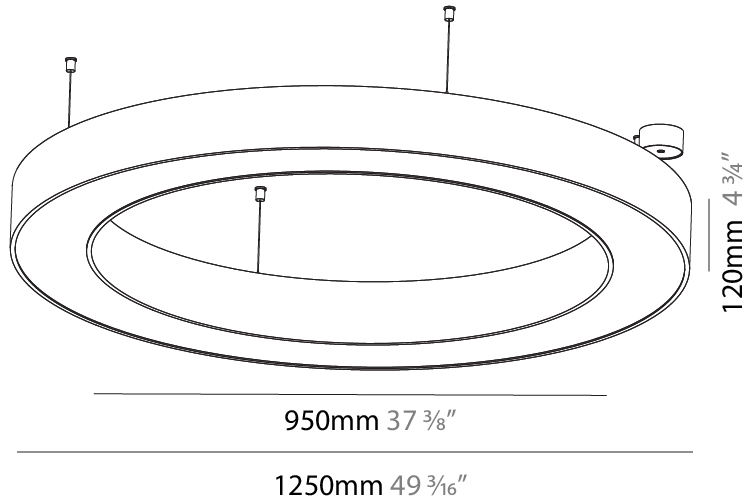

GENERAL

Series: Glorious
Subseries: Glorious
Brand: Prolicht
Division: Architectural
Mounting Type: Suspension
Mounting Location: Ceiling
Subcategory: Ambient

PHYSICAL

Shape: Round
Diameter (mm): 1250
Diameter (in): 49 ³/₁₆
Height (mm): 120
Height (in): 4 ³/₄
Max. Overall Height (mm): 2120
Max. Overall Height (in): 83 ⁷/₁₆
Light Distribution: Direct
Weight (kg): 12.847
Weight (lbs): 28.26
Diffuser: [PMMA - Opal or Micro-Prism](#)
Fixture Finish: [SSR / BKV / CWI / CRY / HAB / UFT / ITA / RUA / FTG / MYG / LOD / PUS / FRO / FUP / KIA / POP / BLS / SPG / MEY / GOH / GUM / CHC / COM / ABZ / JAG / OBR / MOS / ROR](#)
Fixture Material: Aluminum

ELECTRICAL

Lamp Type: LED (Zhaga Standard)
Input Wattage (W): 60
Total Output Wattage (W): 48 / 38.4 (3500K)
Dimming: [Non-Dimming / Phase Dimming (120Vac only) / 0-10V Dimming](#)
Driver Included: Yes
Driver Location: Integrated
Driver Type: Constant Current
Driver Class: Class 2
Input Voltage (V): 120 - 277
Constant Current (mA): 350 / 1200 (3500K)

LED

[Color Temperature (°K): 3000 / 3500 / 4000](#)
Max. Delivered Lumen (lm): 5540 / 5733 / 5850
CRI: >80 CRI
Efficiency (%): 0.65
Lamp Life (hrs): 50000

OPTICAL

RATINGS AND CERTIFICATIONS

Certified By: Certified for North American Standards
IP rating: IP20